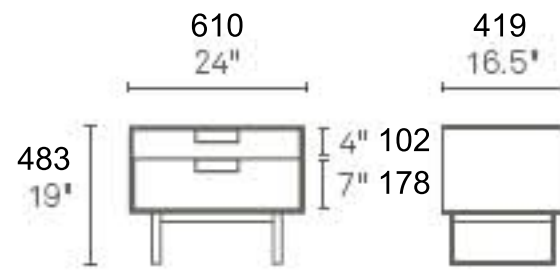

### SERIES 11 NIGHTSTAND

SE1-NGTSTD-WO

RIFT-SAWN WHITE OAK

SE1-NGTSTD-GO

GRAPHITE-ON-OAK

RIFT-SAWN  
WHITE OAK

GRAPHITE-  
ON-OAK